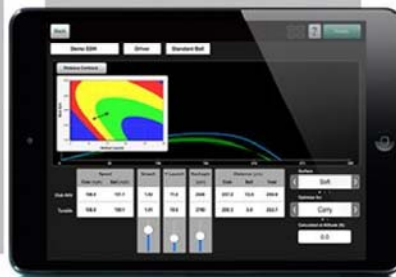

Available Data:

Ball Data

- Ball Speed
- Carry Distance
- Total Distance
- Roll Distance
- Landing Position
- Lateral Deviation

Club Data

- Club Head Speed
- Smash Factor

PLUS(+)

- Vertical Launch Angle
- Horizontal Launch Angle
- Spin Axis and Spin
- Angle of Attack
- Spin Loft